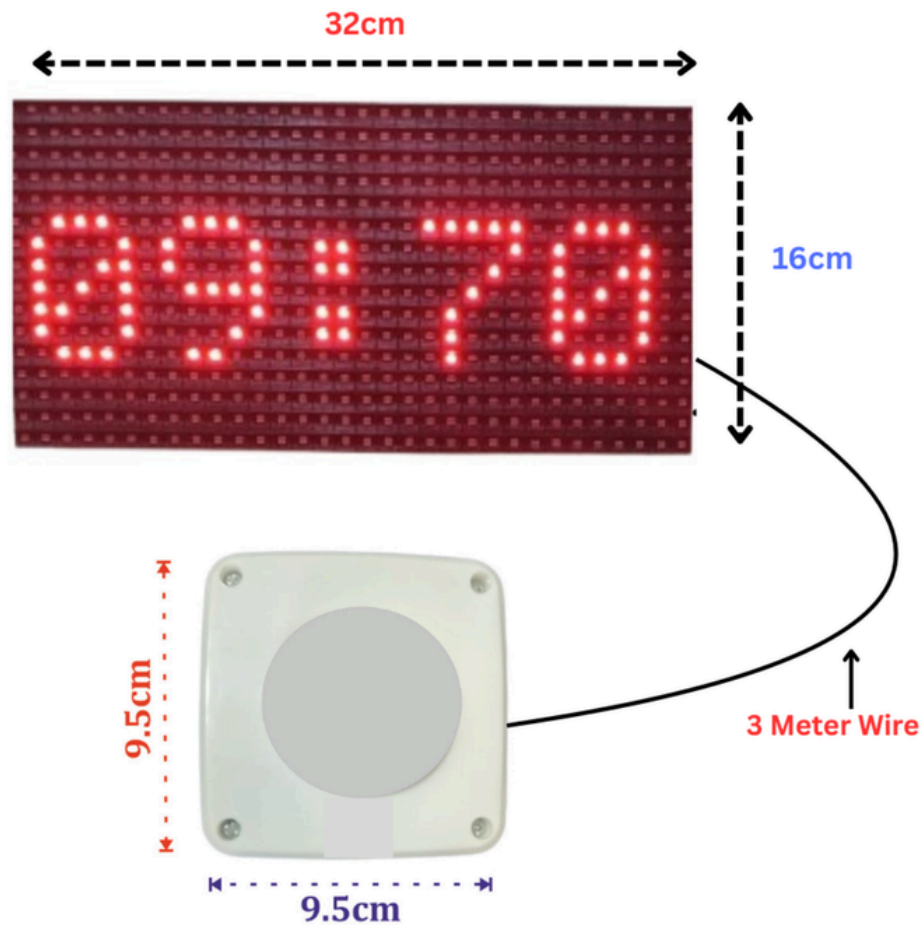

## PRODUCT DESCRIPTION

**HPC 210 Challenge Game Timer Is An Exciting Reaction-Based Digital Timer Designed For Quiz Competitions, Parties, Team-Building Activities, Classrooms, And Fun Events. In This Game, Participants Must Press The Stop Button Exactly At The Correct Target Time, Making It A Thrilling Challenge That Tests Timing Accuracy, Concentration, And Reflexes. The Timer Allows Users To Set A Custom Countdown Time, And Players Attempt To Stop The Timer Precisely When It Reaches The Target Value. The Bright Digital Led Display Ensures Clear Visibility During Gameplay, Making It Ideal For Stage Events, Classroom Activities, And Group Competitions. Designed With Simple Controls And A Durable Body, The HPC 210 Beat-The-Clock Challenge Device Provides An Engaging Way To Create Interactive Games During Corporate Training Sessions, School Events, Quiz Competitions, And Social Gatherings. It Encourages Quick Thinking, Teamwork, And Fun Participation Among Players.**

**Package Contains: Led Display, 1 Wired Remote, Power Adapter, Mounting Screws With Plugs And User Manual.**

## SPECIFICATION

Specification	Details
Brand	HPC
Made In	India
Model Name	HPC 210
Product Type	Challenge Game Timer
Machine Size	L=32Cm, W= 10Cm, H=16Cm
Display Size	1 x 0.5 Feet LED Display
Wire Length	3 Meter
Game Type	Stop-at-the-Right-Time challenge
Controls	Start / Stop / Time Setting buttons
Adapter / Power Supply	9V / 2 Amp DC Power Adapter
Time Setting	Vai WiFi Option
Usage/Application	School & College Quiz Competitions, Classroom Q&A Sessions, Debate Competitions, Corporate Training Games, Stage Quiz Shows And Events
Warranty	1 Year