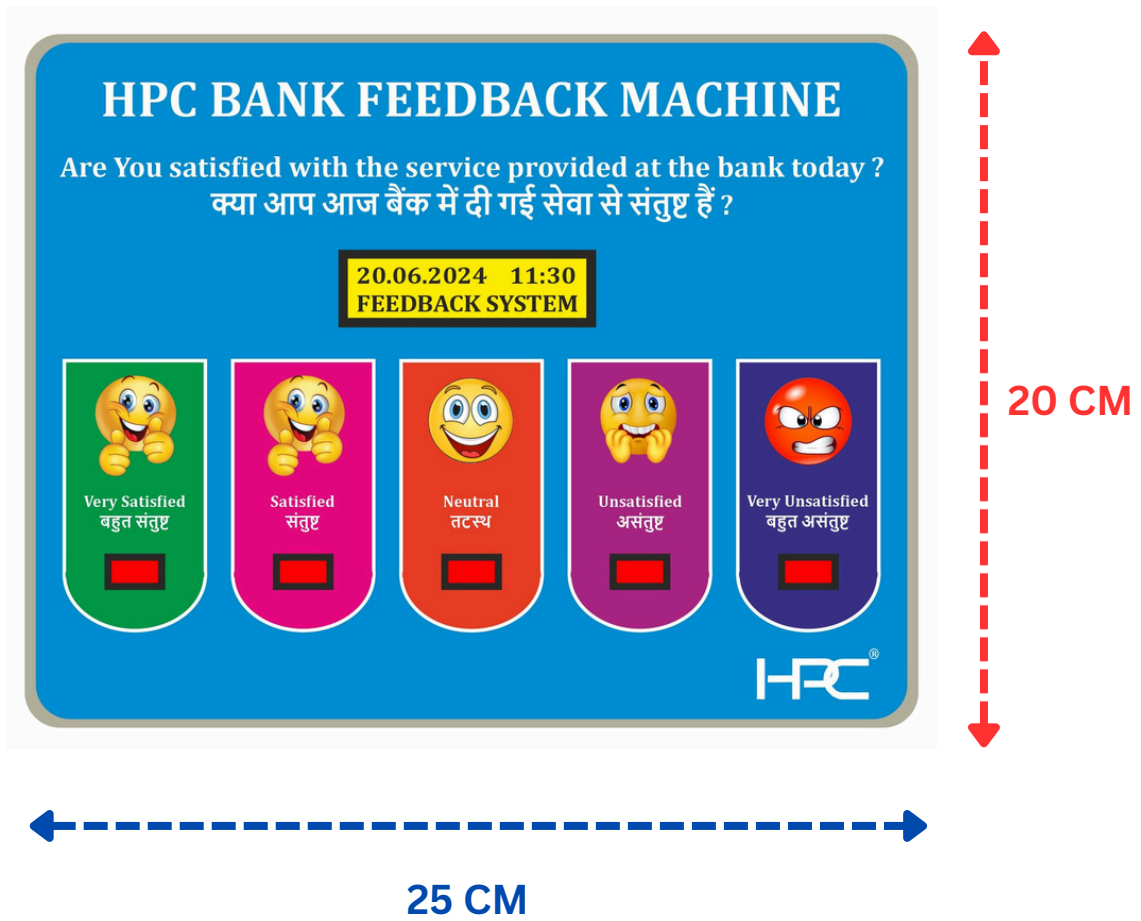

## PRODUCT DESCRIPTION

HPC 39 Cloud-Based Feedback Machine Is A Smart And Efficient Customer Satisfaction Monitoring System Designed For Banks, Hospitals, Retail Stores, Showrooms, Restaurants, And Public Service Centers. The System Allows Customers To Instantly Share Their Experience By Pressing Simple Feedback Buttons, Enabling Businesses To Capture Real-Time Service Feedback At The Point Of Interaction. The Device Works With The Android Application, Allowing Administrators To View Live Reports, Analyze Customer Satisfaction Trends, And Export Feedback Data For Performance Monitoring And Service Improvement. The Cloud-Based System Automatically / Manually Syncs Collected Feedback Data To Secure Servers, Providing Daily, Monthly, And Yearly Reports Directly Through The Mobile App. The System Is Available In Three Configurations - 2 Button, 3 Button, And 5 Button Feedback Options, Allowing Organizations To Customize Feedback Categories Such As Excellent, Good, Average, Poor, And Very Poor Depending On Their Requirements. With Its Compact Wall-Mount Design, Durable Build, And Plug-And-Play Installation,