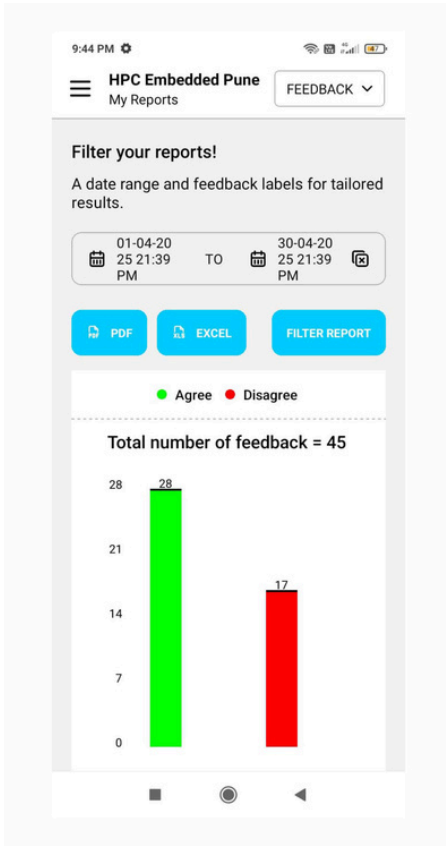

REPORT PHOTOS

2 Option Report