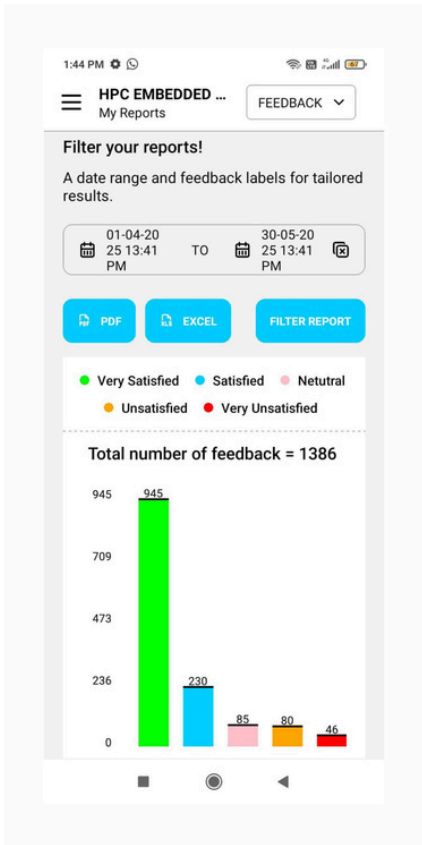

## SPECIFICATION

| Specification                 | Details   |
|-------------------------------|---|
| <b>Brand</b>                  | HPC   |
| <b>Made In</b>                | India   |
| <b>Model Name</b>             | HPC 39  |
| <b>Product Type</b>           | Cloud Based Feedback Machine  |
| <b>Machine Size</b>           | L=25Cm, W= 10Cm, H=20Cm   |
| <b>Display Size</b>           | 2 – Line Display (16X2)   |
| <b>Operation</b>              | Push Buttons  |
| <b>Feedback Option</b>        | 2-Button, 3-Button, And 5-Button  |
| <b>Reports</b>                | Daily Reports / Monthly Reports / Yearly Reports  |
| <b>Adapter / Power Supply</b> | 9V / 1 Amp DC Power Adapter   |
| <b>Battery Option</b>         | Without Battery (Standard Model)<br>With Battery (Optional Model)   |
| <b>Battery Backup</b>         | 6 To 8 Hours*   |
| <b>Usage/Application</b>      | Malls, Airports, Hospitals, Offices,<br>Public Toilets, Showrooms,<br>Restaurants, Event And Exhibition,<br>Spas & Salon and Many More. |
| <b>Warranty</b>               | 1 Year  |

# REPORT PHOTOS

**2 Option Report**

**3 Option Report**

**5 Option Report**