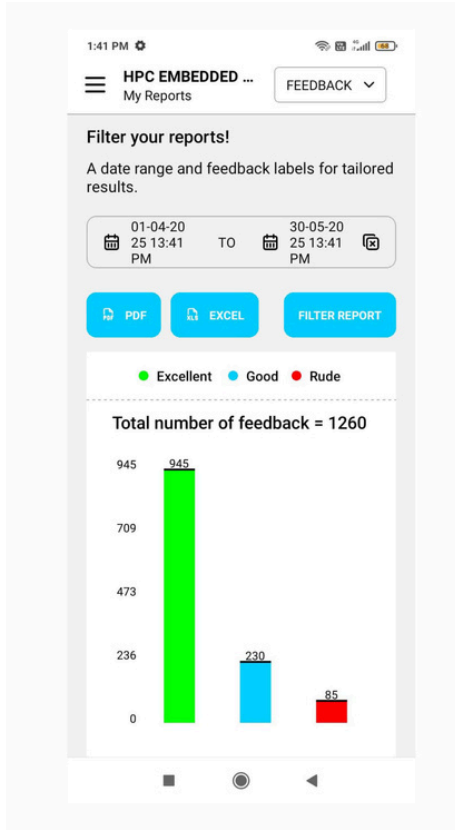

3 Option Report